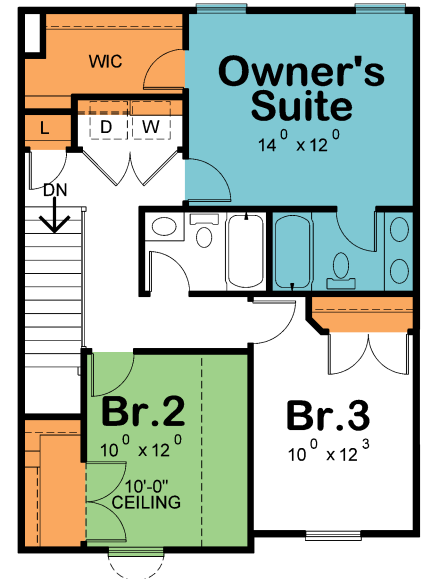

call 804.216.0222 or visit www.CandEBuilders.com