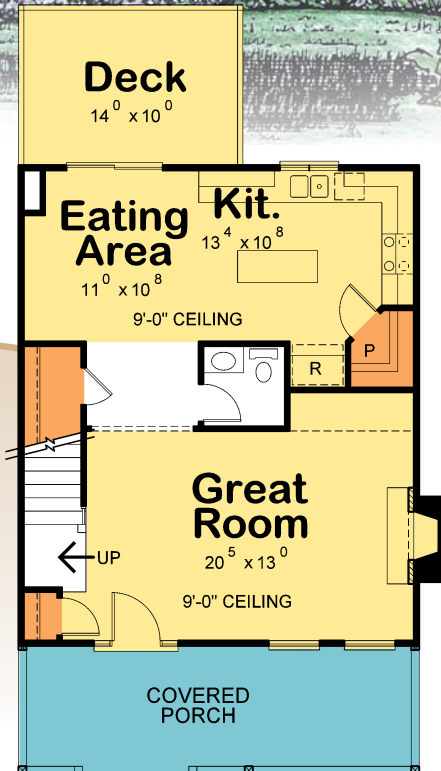

call 804.216.0222 or visit www.CandEBuilders.com