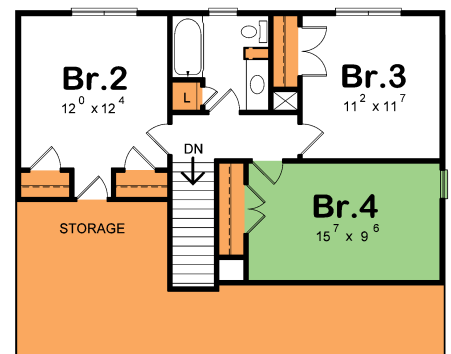

Total Sq. Ft. 1740
 MAIN 1098 SQ. FT. | SECOND 642 SQ. FT.

the Camille

Livability at a Glance

- entertaining
- de-stressing
- flexible living
- storage

*C & E Builders Maura Home Plan
 won the following
 2009 Home Builders Association Awards*