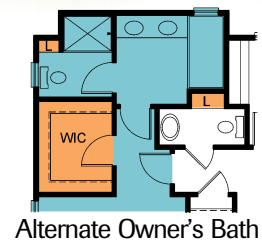

Total Sq. Ft. 1740
 MAIN 1098 SQ. FT. | SECOND 642 SQ. FT.

the Camille

Livability at a Glance

- entertaining
- de-stressing
- flexible living
- storage

*C & E Builders Maura Home Plan
 won the following
 2009 Home Builders Association Awards*