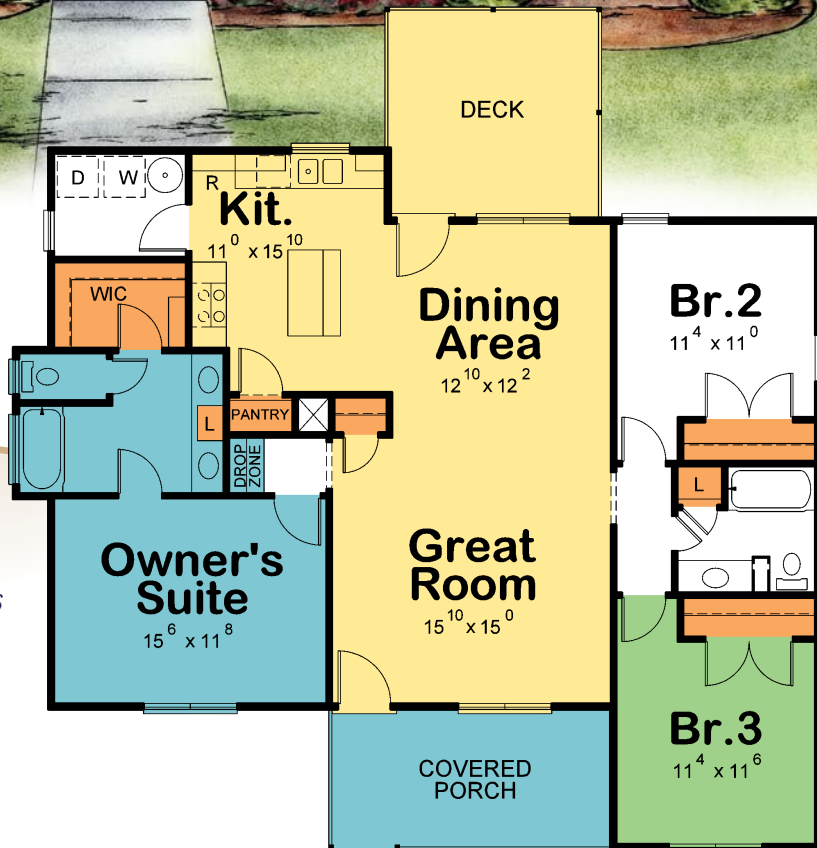

Total Sq. Ft. 1406

the Audrey

Livability at a Glance

- entertaining
- de-stressing
- flexible living
- storage

C & E Builders Maura Home Plan won the following 2009 Home Builders Association Awards

- Best Curb Appeal
- Best Kitchen
- Best Owner's Suite
- Best Floor Plan